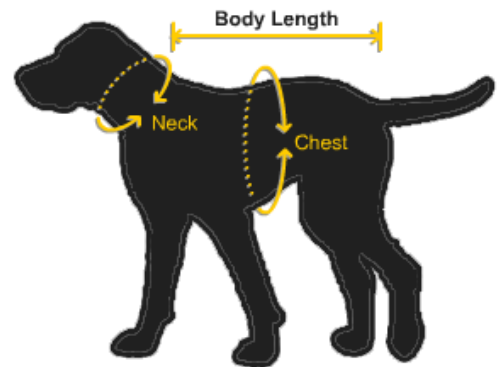

Custom Sizes Made to Order info@teckelklub.com.

Fuzzie Size	Body Length	Neck	Chest
6"	6" [15cm]	8" [20cm]	9-11" [23-28cm]
8"	8" [20cm]	8" [20cm]	9-12" [23-30cm]
10"	10" [25cm]	10" [25cm]	13-15" [33-38cm]
12"	12" [30cm]	10" [25cm]	13-16" [33-41cm]
14"	14" [36cm]	12" [30cm]	14-17" [36-43cm]
16"	16" [41cm]	13" [33cm]	18-20" [46-51cm]
18"	18" [46cm]	14" [36cm]	21-26" [53-66cm]
20"	20" [51cm]	17" [43cm]	22-27" [56-69cm]
22"	22" [56cm]	18" [46cm]	24-28" [61-71cm]
24"	24" [61cm]	20" [51cm]	26-31" [66-79cm]
26"	26" [66cm]	20" [51cm]	27-32" [69-81cm]
28"	28" [71cm]	22" [56cm]	29-34" [74-86cm]

Custom Sizes Made to Order info@teckelklub.com.

Salsa styling The K9|exo High Reflective Chest Harness